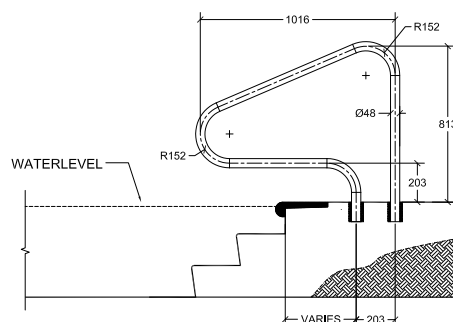

RETURN TO DECK POOL RAILS

RTD-340 (3 bend)

Fully reinforced pool rails

Colours available: Black, graphite grey, white, taupe

RTD-340-BK

RTD-340-GG

RTD-340-W

RTD-340-T