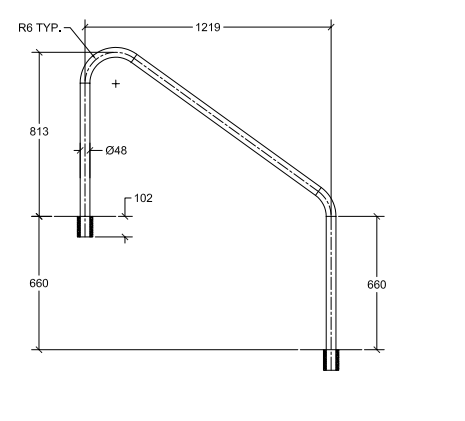

DECK TO POOL RAILS

DTP-248

Fully reinforced pool rails

Colours available: White

DTP-248-W