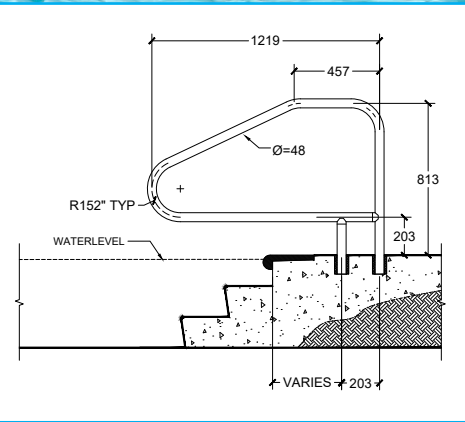

CROSS BRACED RETURN TO DECK RAILS

CBRTD-448 (4 Bend)

Fully reinforced pool rails

Colours available: Black, white

CBRTD-448-W

CBRTD-448-BK