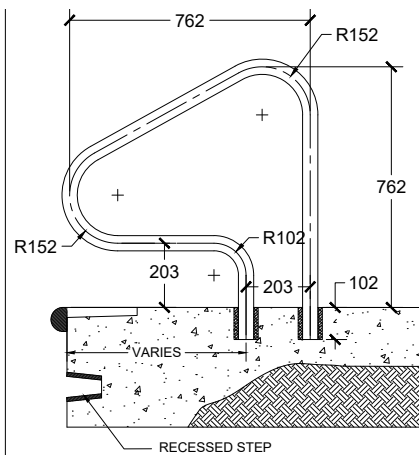

P-326-RTD (3 bend)

Colours available:
Black, graphite grey, taupe, white

P-326-RTD-BK

P-326-RTD-GG

P-326-RTD-T

P-326-RTD-W

RETURN TO DECK HANDRAIL

P-330-RTD (3 bend)