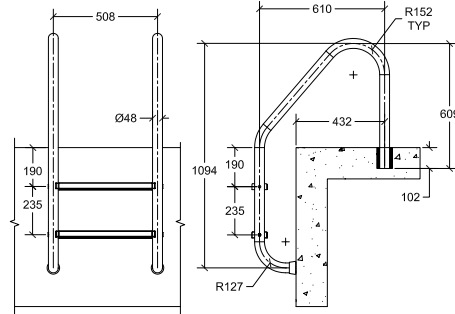

Residential Ladders

RESIDENTIAL LADDER

P-324-L2 (2 step)

Colours available: White

P-324-L2-W