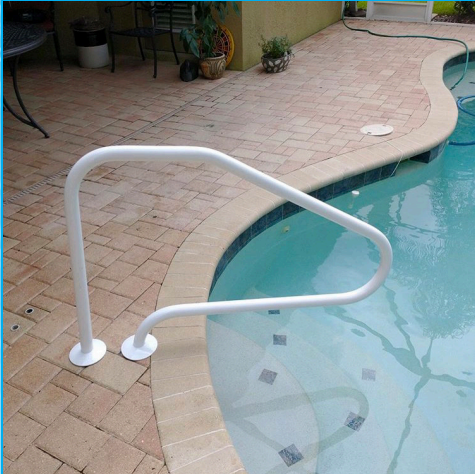

RETURN TO DECK POOL RAILS

RTD-448 (4 bend)

Fully reinforced pool rails

Colours available: Black, white

RTD-448-BK

RTD-448-W