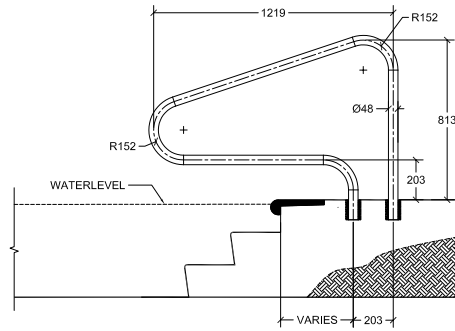

RTD-340-W

RTD-340-T

Return To Deck Pool Rails

RETURN TO DECK POOL RAILS

RTD-348 (3 bend)

Fully reinforced pool rails

Colours available: Black, graphite grey, white, taupe, beige

RTD-348-BK