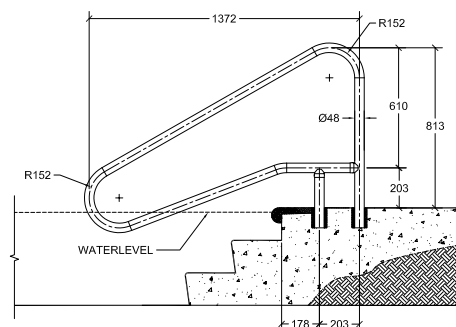

CROSS BRACED RETURN TO DECK RAILS

CBRTD-354 (3 Bend)

Fully reinforced pool rails

Colours available:

Black, graphite grey, taupe, white

CBRTD-354-BK

CBRTD-354-GG

CBRTD-354-T

CBRTD-354-W