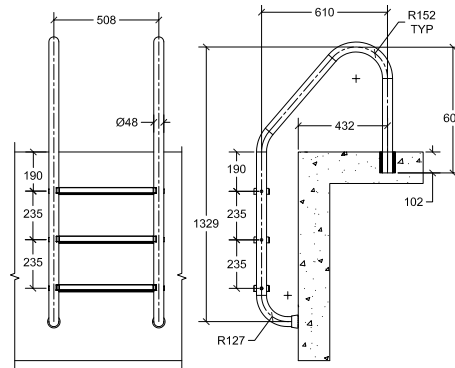

RESIDENTIAL LADDER

P-324-L3 (3 step)

Colours available: White

P-324-L3-W