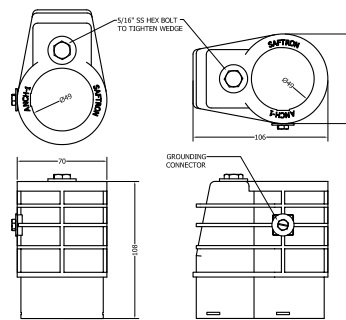

ANCHOR SOCKET

Non-corroding Anchor Socket ANCH-1 (Comes in white only)