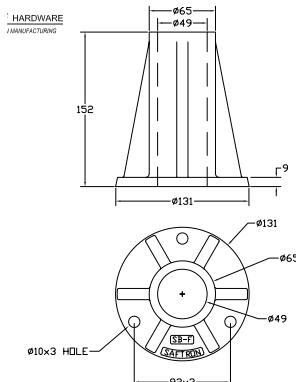

MOUNTING BASE

152mm surface mounting base for ladders and handrails
SB-F/1.9

Colours available: White, graphite grey, black, taupe, beige