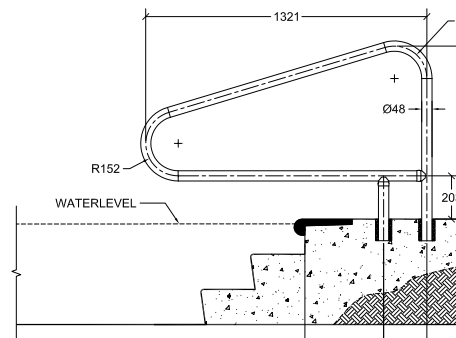

CBL-324-4S-W

CROSS BRACED RETURN TO DECK RAILS

CBRTD-352 (3 bend)

Fully reinforced pool rails

Colours available:

Black, White, graphite grey

CBRTD-352-BK

CBRTD-352-W