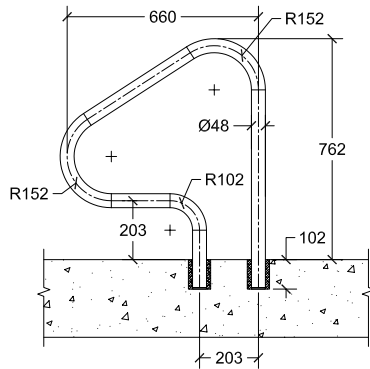

ELITE SERIES LADDER

P-421-LP3 (3 step)

Colours available: White

P-421-LP3-W

Dock Ladders

DOCK LADDER
DL-212-4S (4 step)
Colours available: White
DL-212-4S-W

Return To Deck Pool Rails

RETURN TO DECK HANDRAIL