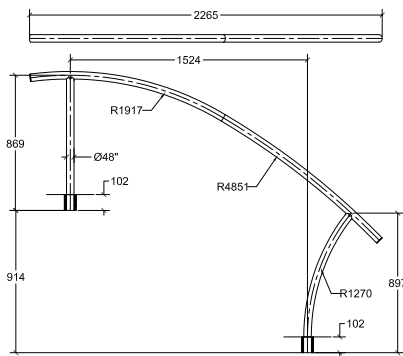

COLOUR OPTIONS

INSTALLATION OPTIONS FOR

Pool and Spa Rails, Handrails, Deck Rails, Dock Ladders, Ladders and Volleyball kits

Non-corroding Anchor Socket

152 mm Surface Mounting Base

Triton Pool Rail Series