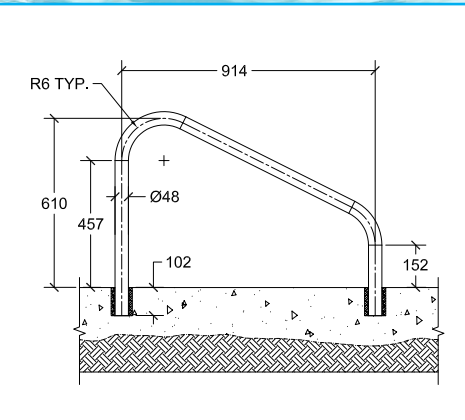

CBRTD-354-T

CBRTD-354-W

CROSS BRACED RETURN TO DECK RAILS

CBRTD-448 (4 Bend)

Fully reinforced pool rails

Colours available: Black, white

CBRTD-448-W

CBRTD-448-BK