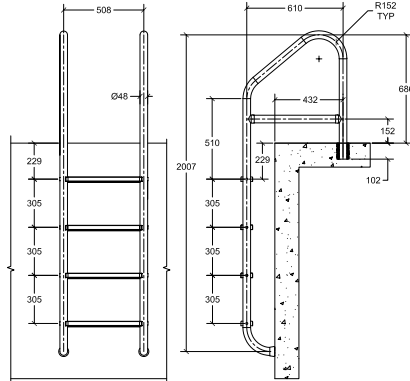

CROSS BRACED LADDERS

CBL-324-4S (4 Step)

Fully reinforced pool ladders

Colours available:

Black, white

CBL-324-4S-BK

CBL-324-4S-W