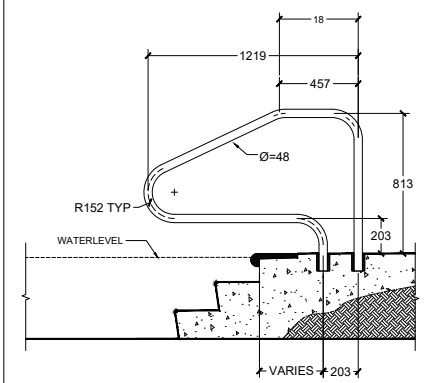

RETURN TO DECK POOL RAILS

RTD-448 (4 bend)

Fully reinforced pool rails

Colours available: Black, white

RTD-448-BK

RTD-448-W