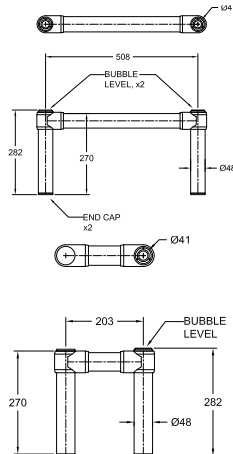

JIGS FOR LADDERS AND RETURN TO DECK RAILS

P-JIG-L (Ladder)

P-JIG-RTD (Rail)

Includes bubble level
(Comes in white only)