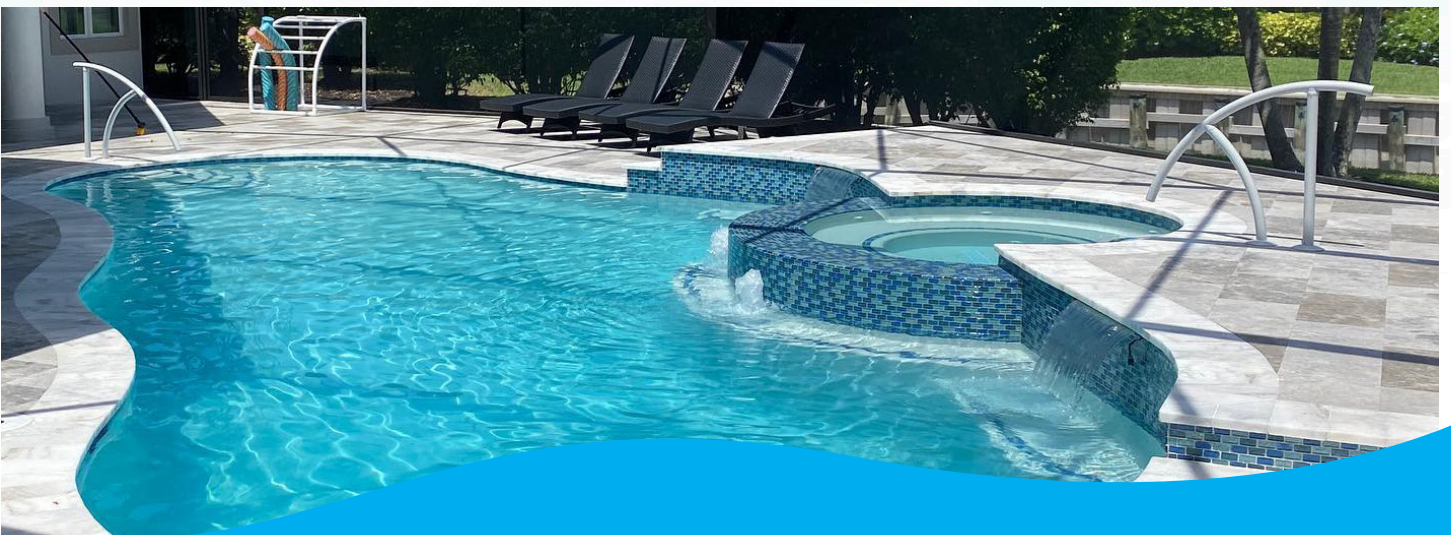

Triton Pool Rail Series

TRITON POOL RAIL

TDTP-160

Fully reinforced pool rails

Colours available: White

TDTP-160-W

TRITON POOL RAIL

TRTD-130

Fully reinforced pool rails

Colours available:
Black, graphite grey, white

TRTD-130-BK

TRTD-130-GG

TRTD-130-W

TRITON POOL RAIL

TRTD-144

Fully reinforced pool rails

Colours available:
Black, graphite grey, white

TRTD-144-BK

TRTD-144-GG

TRTD-144-W