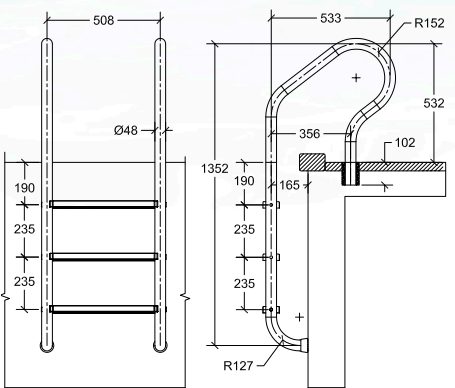

ELITE SERIES LADDER

P-421-LP3 (3 step)

Colours available: White

P-421-LP3-W