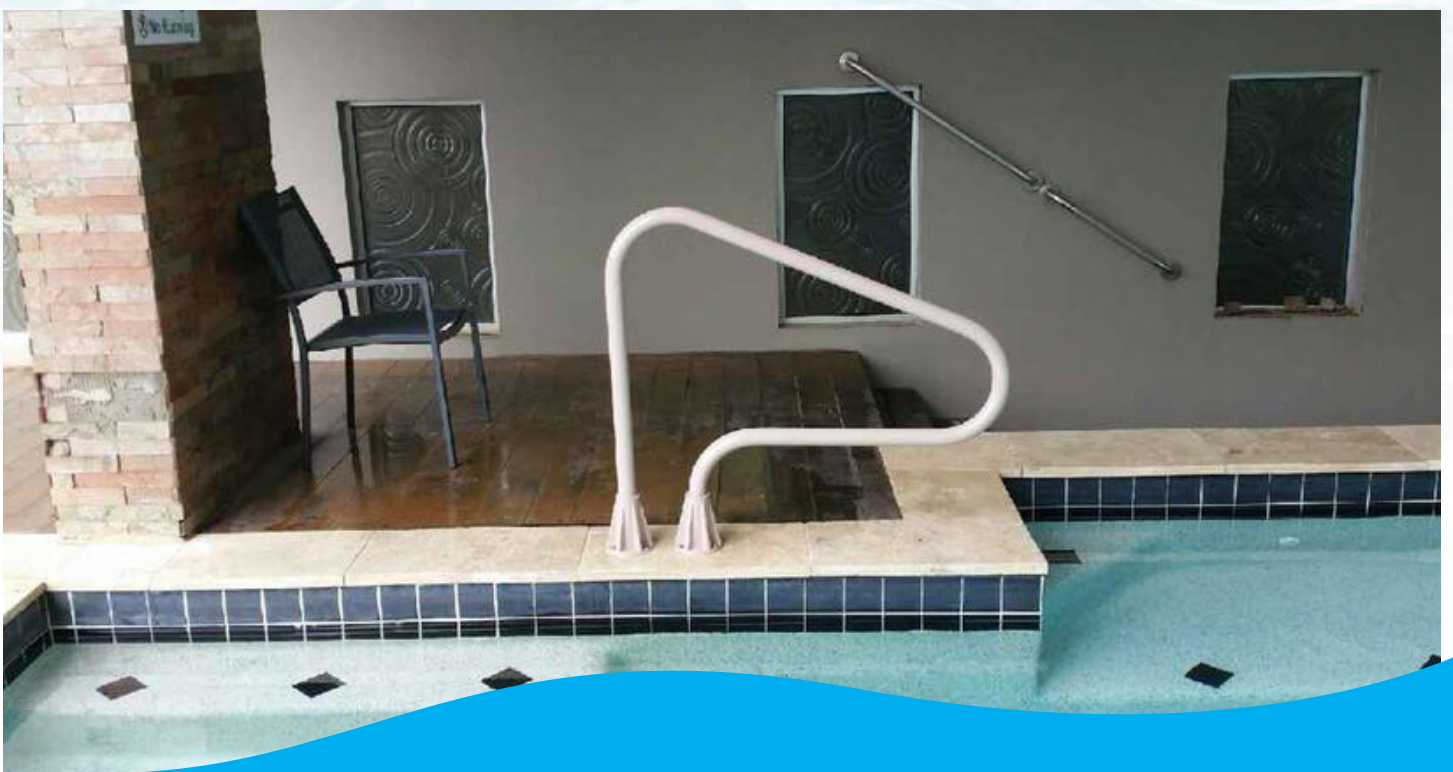

Return To Deck Pool Rails

RETURN TO DECK POOL RAILS

RTD-348 (3 bend)

Fully reinforced pool rails

Colours available: Black, graphite grey, white, taupe, beige

RTD-348-BK

RTD-348-GG

RTD-348-W

RTD-348-T

RTD-348-B

RETURN TO DECK POOL RAILS

RTD-448 (4 bend)

Fully reinforced pool rails

Colours available: Black, white

RTD-448-BK

RTD-448-W