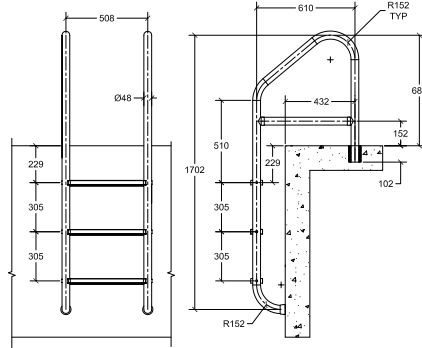

Commercial Pool Rails and Ladders

CROSS BRACED LADDERS

CBL-324-3S (3 Step)

Fully reinforced pool ladders

Colours available:

Black, white

CBL-324-3S-BK

CBL-324-3S-W