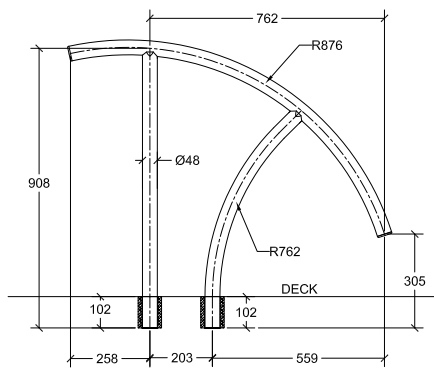

TRITON POOL RAIL

TRTD-130

Fully reinforced pool rails

Colours available:
Black, graphite grey, white

TRTD-130-BK

TRTD-130-GG

TRTD-130-W