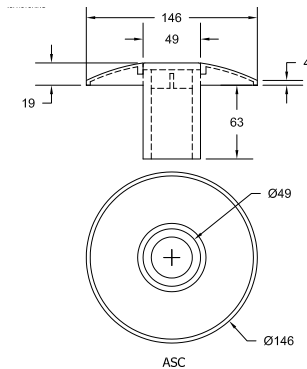

Hardware / Accessories

ANCHOR SOCKET COVERS

Colours available: White, graphite grey, black, taupe, beige