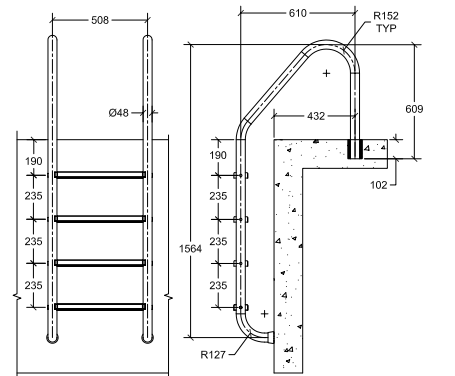

RESIDENTIAL LADDER

P-324-L4 (4 step)

Colours available: White

P-324-L4-W