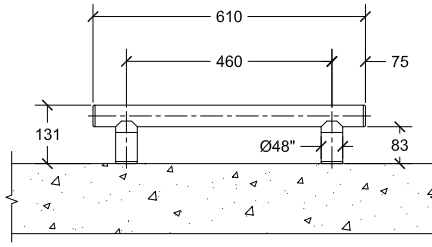

Colours available: White

DTP-248-W

DECK TO POOL RAILS

DTP-260

Fully reinforced pool rails

Colours available: White

DTP-260-W

Safety / Exercise Bar