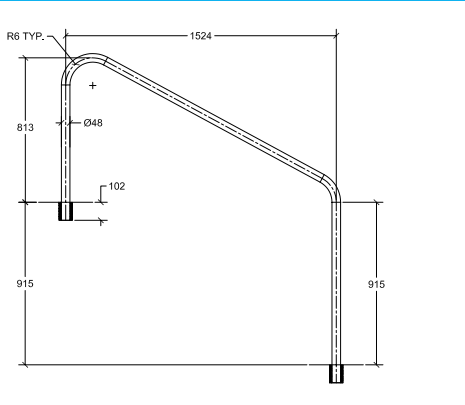

DECK TO POOL RAILS

DTP-260

Fully reinforced pool rails

Colours available: White

DTP-260-W