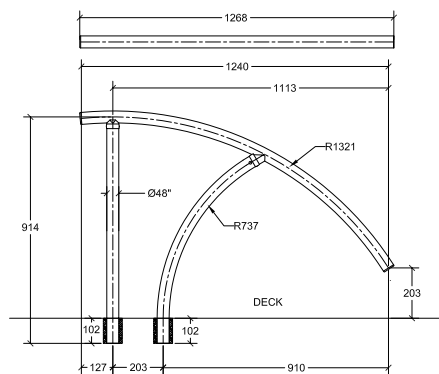

TRITON POOL RAIL

TRTD-144

Fully reinforced pool rails

Colours available:
Black, graphite grey, white

TRTD-144-BK

TRTD-144-GG

TRTD-144-W