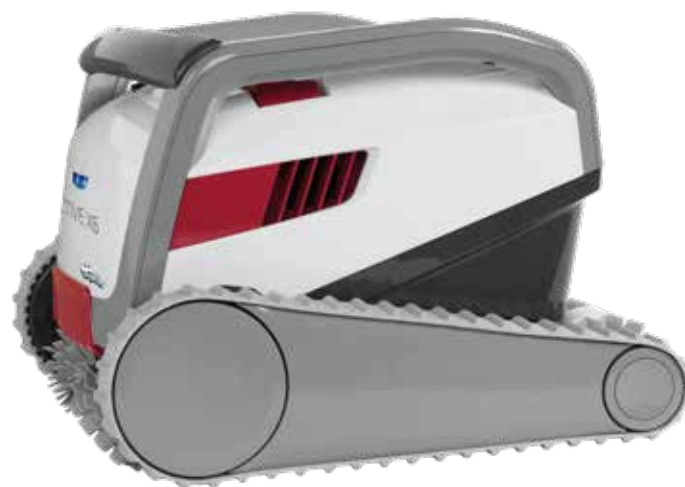

Dolphin Active X6 Product Specifications

Ideal pool length	Up to 15 m
Cleaning coverage	Floor, walls & waterline
Cleaning cycle	1.5 / 2 / 2.5 hours
Power supply features	Cycle selector, weekly timer, delay start, LED filter indicator + more
Navigation and maneuverability	PowerStream mobility & dual-drive motor
Brush	All terrain PVC brush, dual active scrubber
Filtration	Multi-layer filter basket for fine & coarse debris
Caddy	Included
Cable length	18 m with swivel
Robot weight	11.5 kg
Warranty	36 months, battery 24 months